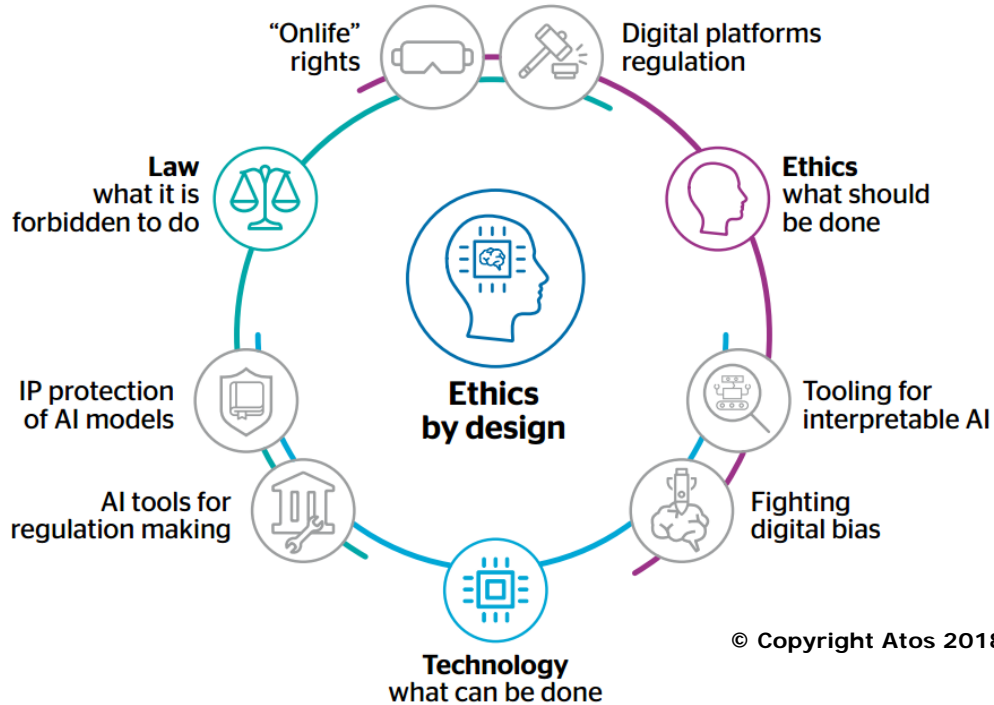

IA and Ethics

A company perspective

Julien Carme
Data Scientist

25/10/2019

Atos approach: Ethics by Design

© Copyright Atos 2018

Thanks

For more information please contact:
julien.carme@worldline.com